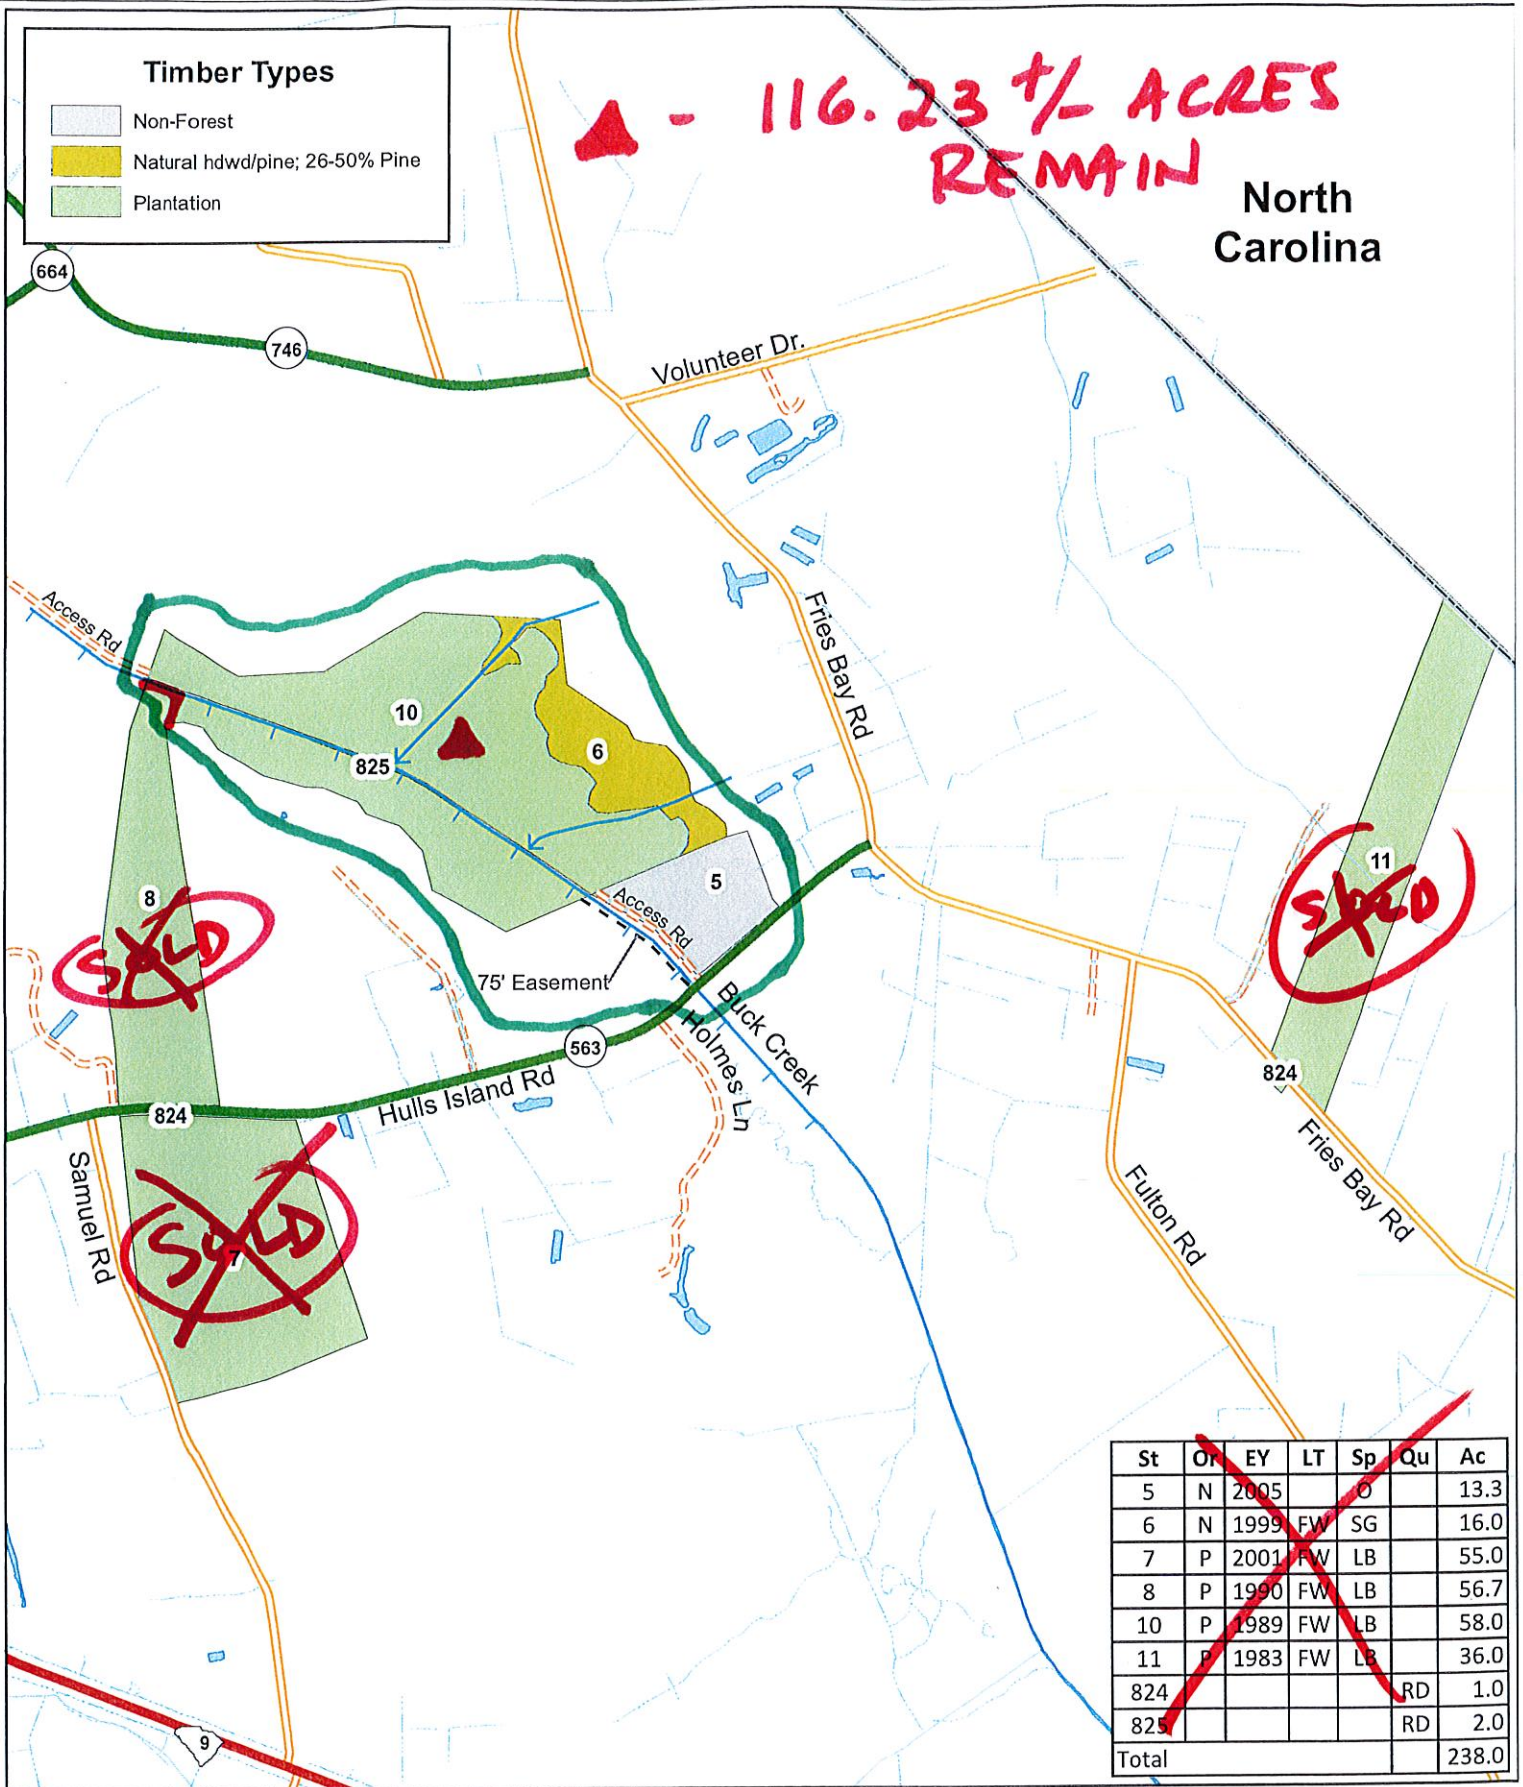

Timber Types

-  Non-Forest
-  Natural hdwd/pine; 26-50% Pine
-  Plantation

▲ - 116.23 +/- ACRES REMAIN

North Carolina

St	Or	EY	LT	Sp	Qu	Ac
5	N	2005		O		13.3
6	N	1999	FW	SG		16.0
7	P	2001	FW	LB		55.0
8	P	1990	FW	LB		56.7
10	P	1989	FW	LB		58.0
11	P	1983	FW	LB		36.0
824					RD	1.0
825					RD	2.0
Total						238.0

Milliken Forestry Company, Inc.
 COLUMBIA, SOUTH CAROLINA
 Phone (803) 789-0590 - Fax (803) 789-0596
 www.millikenforestry.com

Timber Type Map
Horry Venture, LLC
Tract # GT 5810
238.0± Acres
Horry County, SC
February 2008