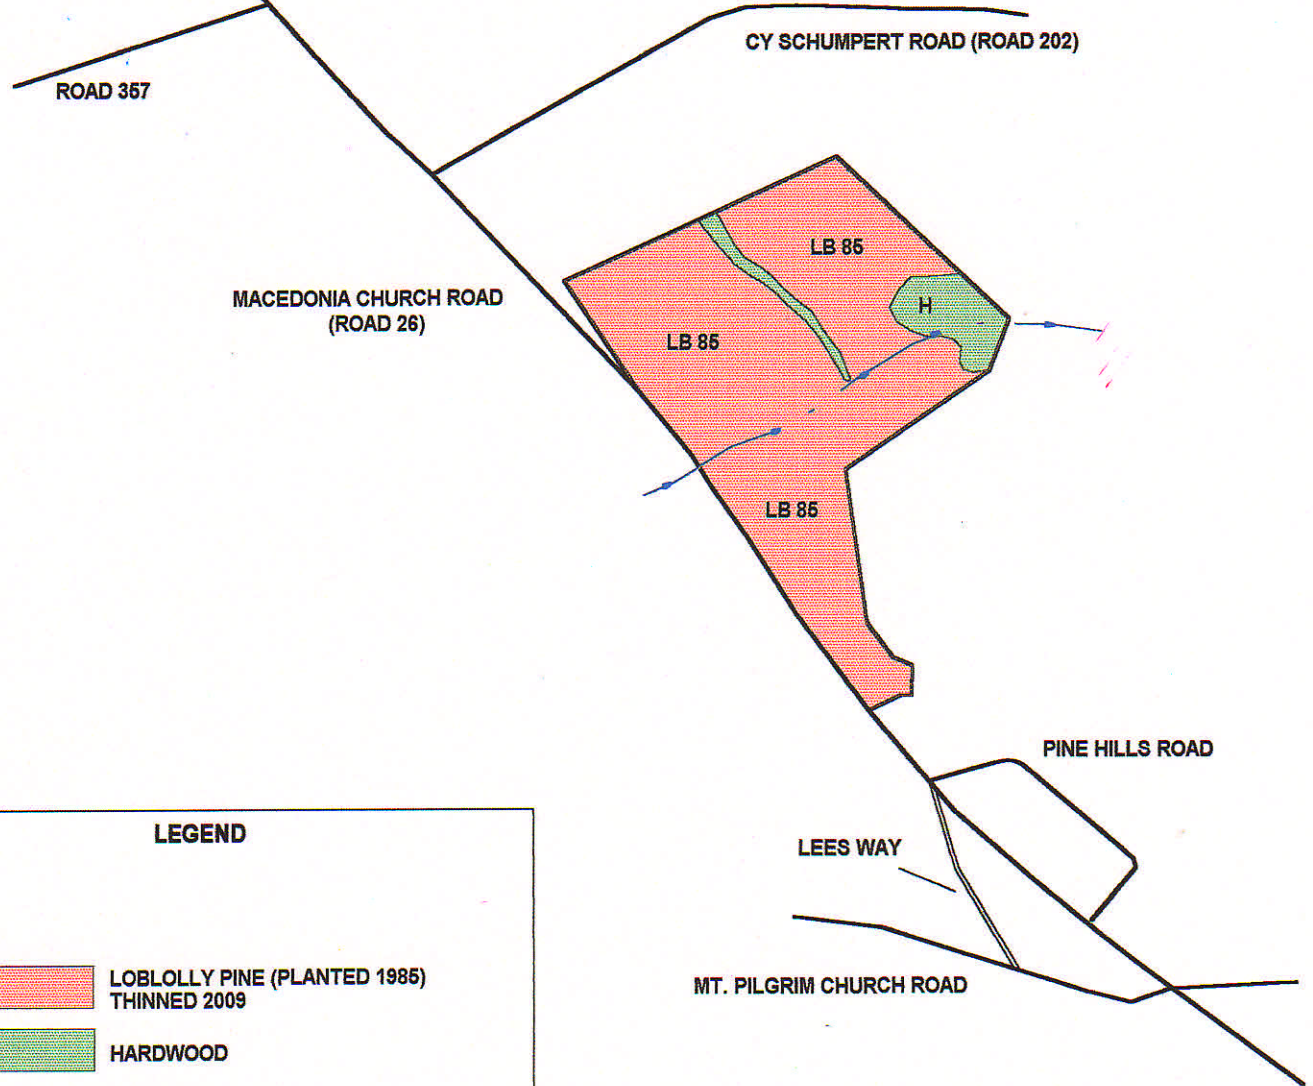

**BLACK RIVER LANDING, LLC  
111.15 ACRES  
NEWBERRY COUNTY, SC**

PROSPERITY

1" = 1,320'

LEGEND	
ACRES	
104	LOBLOLLY PINE (PLANTED 1985) THINNED 2009
7	HARDWOOD
	STREAM