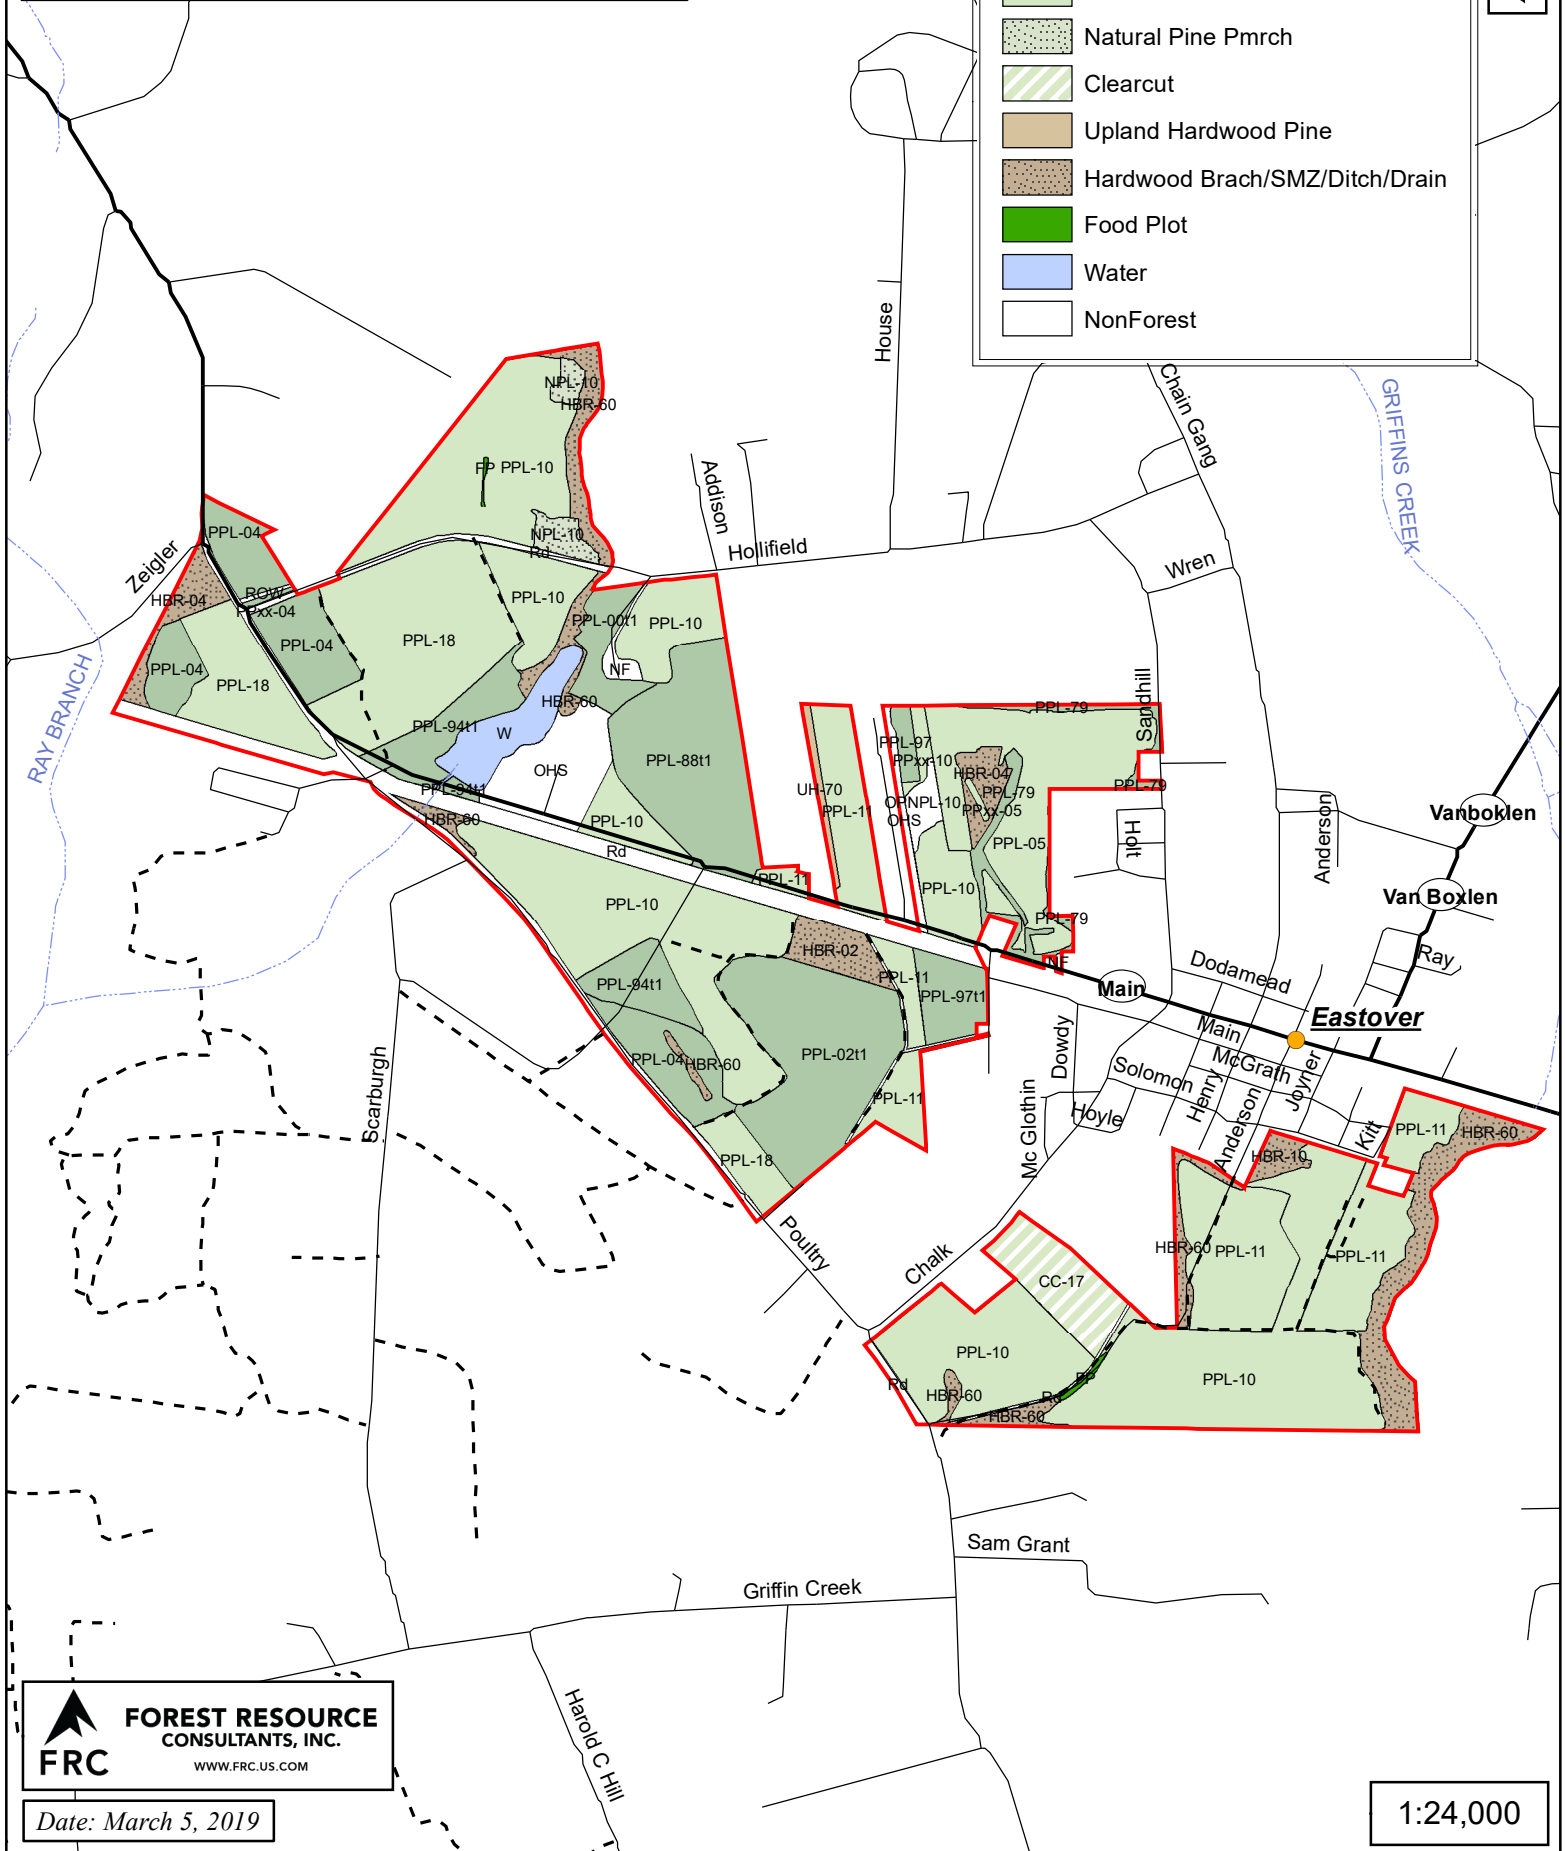

CatchMark South Carolina Timberlands, LLC
Tract MC3073 - Fee_MC3
Richland County, SC
Total Acres 936.5

Legend

-  Planted Pine Mrch
-  Planted Pine Pmrch
-  Natural Pine Pmrch
-  Clearcut
-  Upland Hardwood Pine
-  Hardwood Brach/SMZ/Ditch/Drain
-  Food Plot
-  Water
-  NonForest