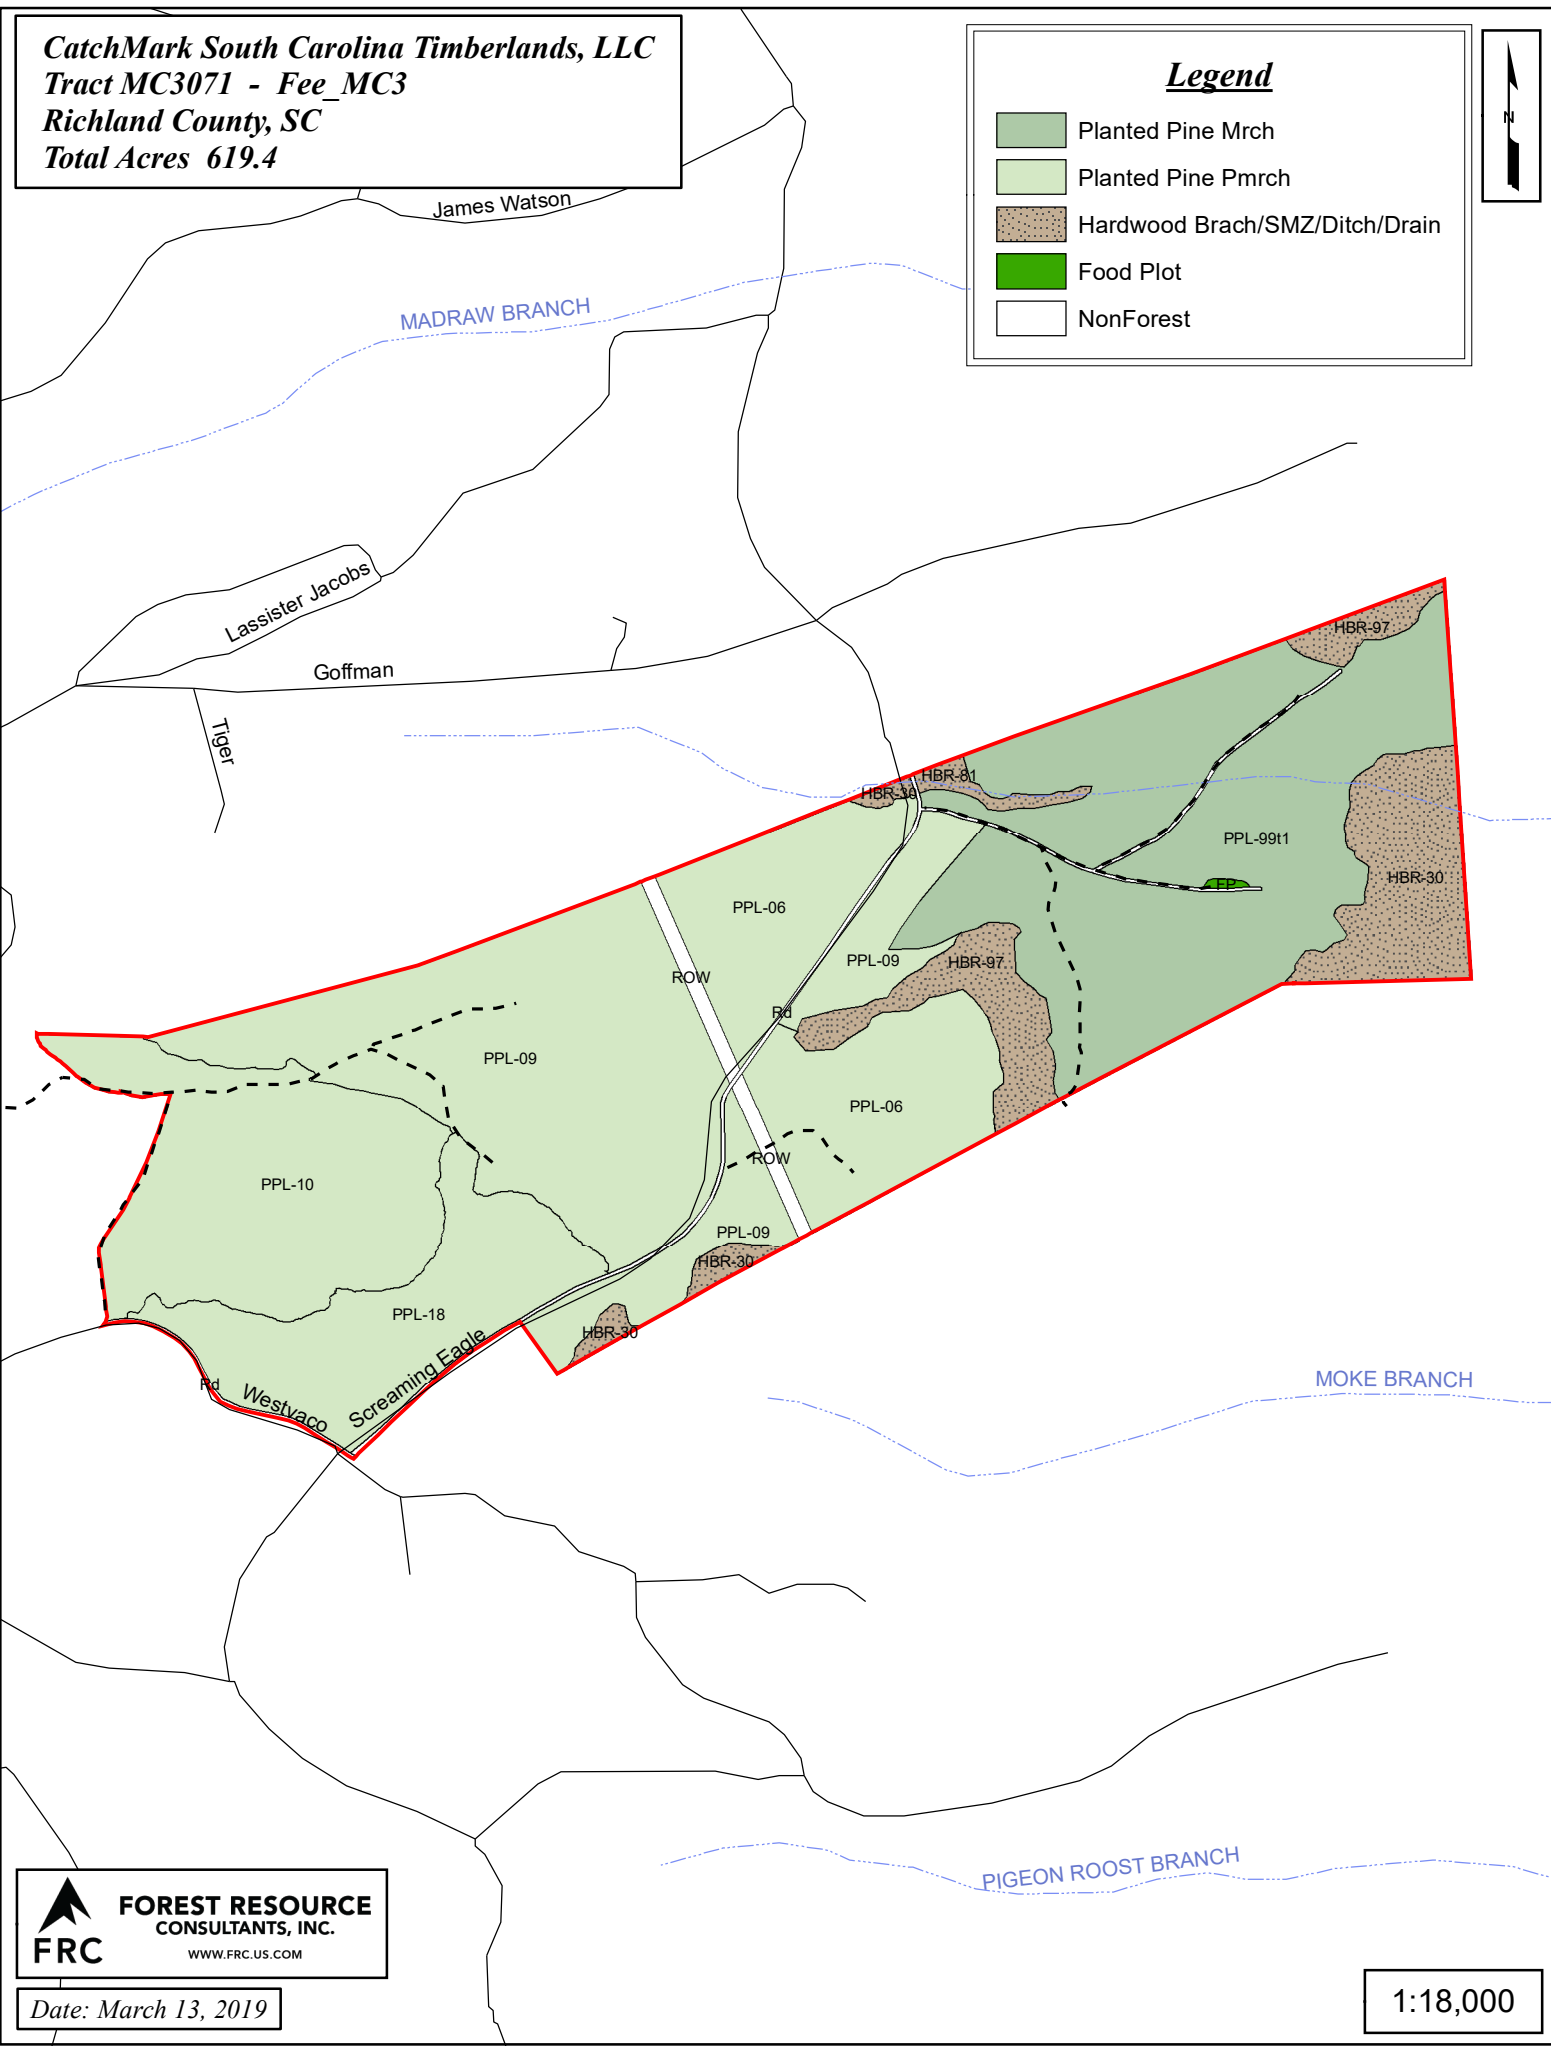

CatchMark South Carolina Timberlands, LLC
Tract MC3071 - Fee_MC3
Richland County, SC
Total Acres 619.4

Legend

-  Planted Pine Mrch
-  Planted Pine Pmrch
-  Hardwood Brach/SMZ/Ditch/Drain
-  Food Plot
-  NonForest