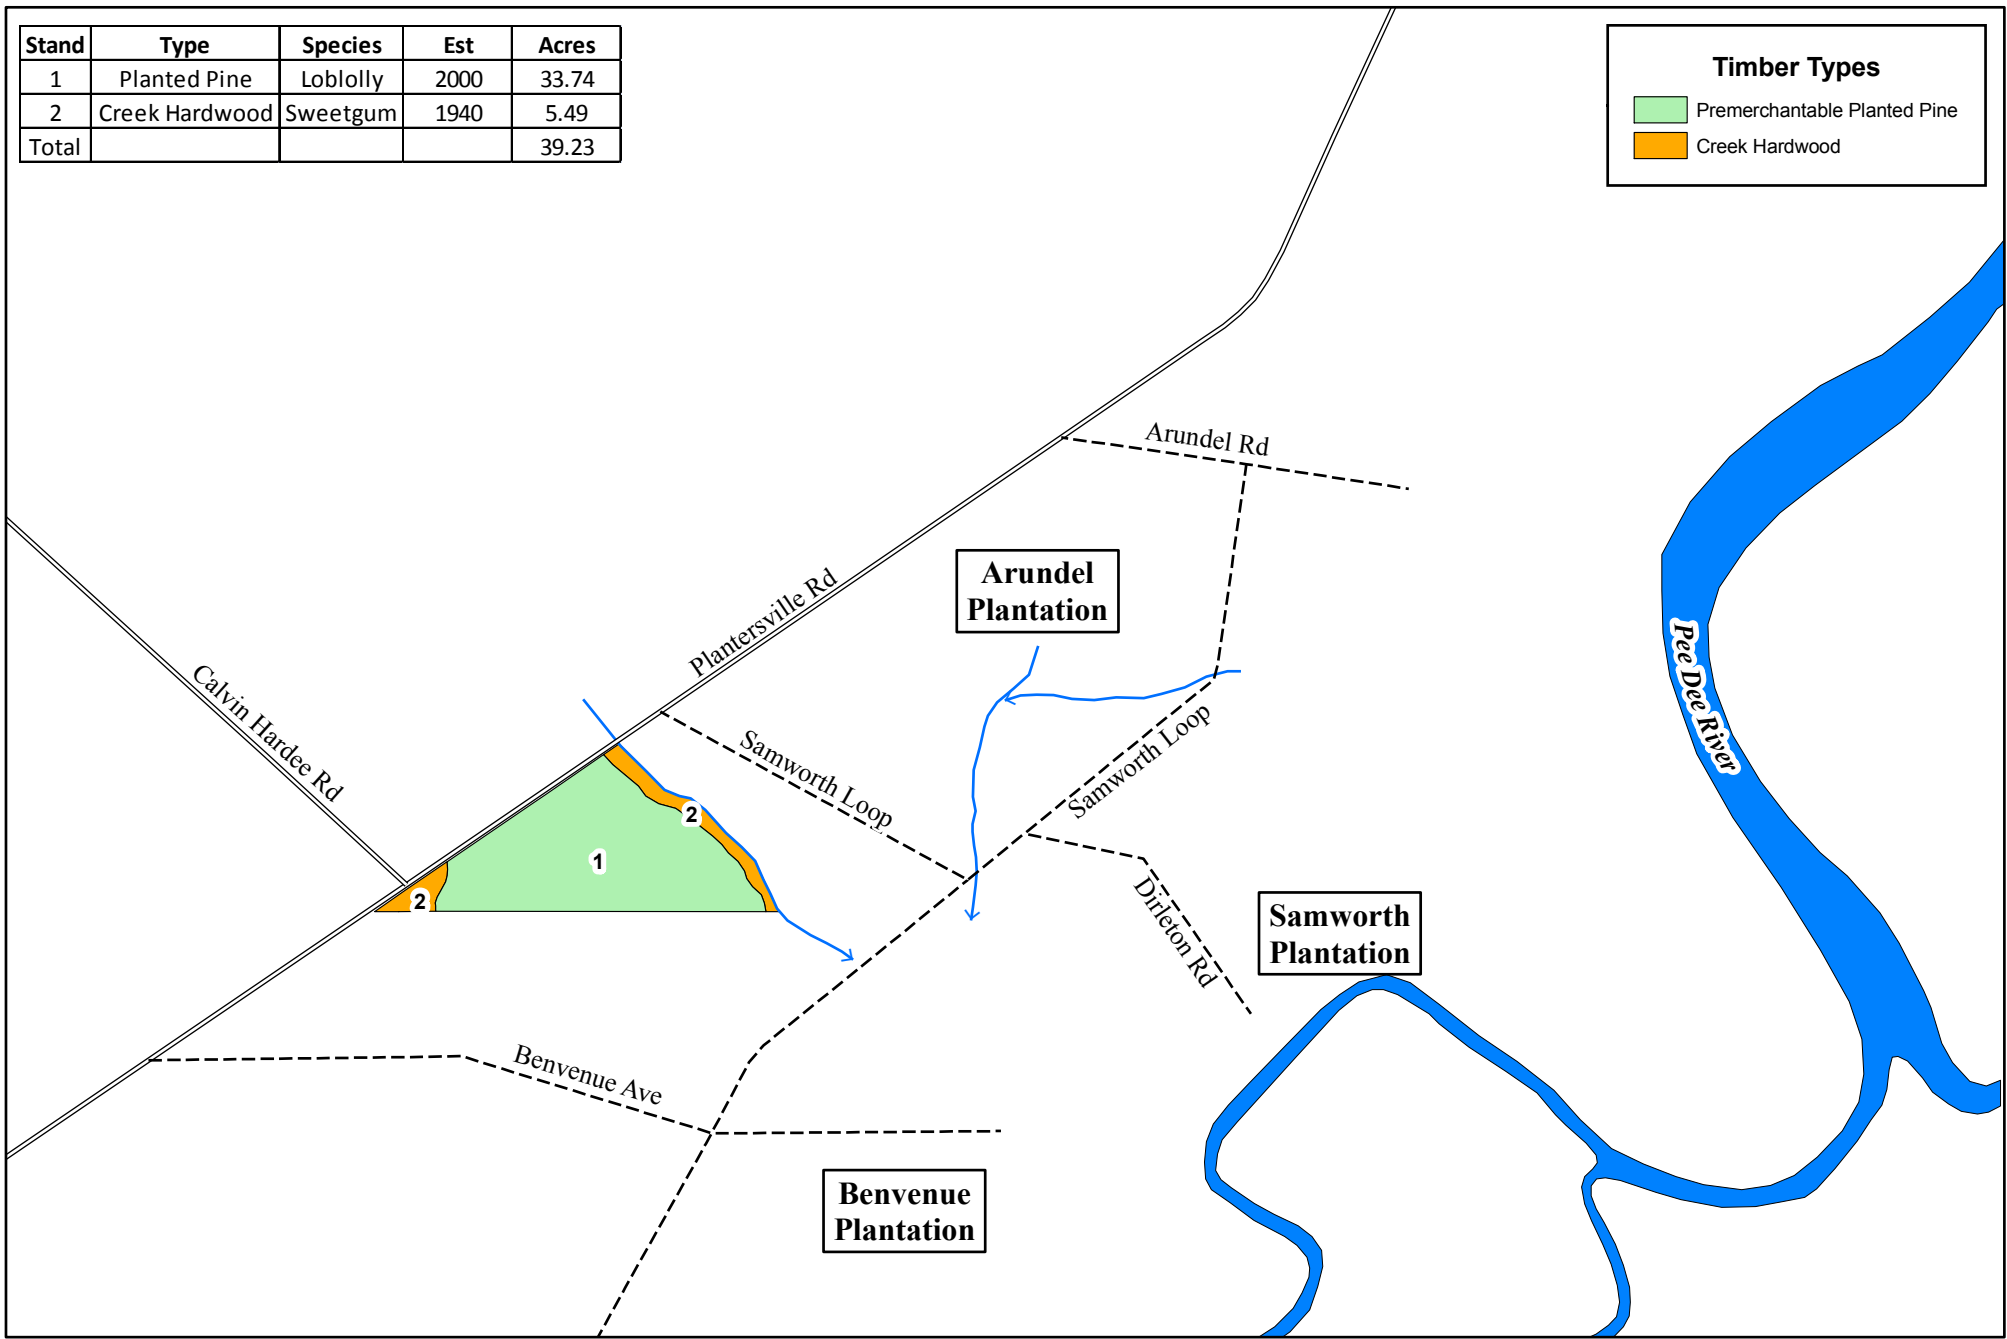

Stand	Type	Species	Est	Acres
1	Planted Pine	Loblolly	2000	33.74
2	Creek Hardwood	Sweetgum	1940	5.49
Total				39.23

Timber Types

-  Premerchantable Planted Pine
-  Creek Hardwood

Timber Type Map
Georgetown Venture, LLC
Samworth Tract
39.23± Acres
Georgetown County, SC
February 2010