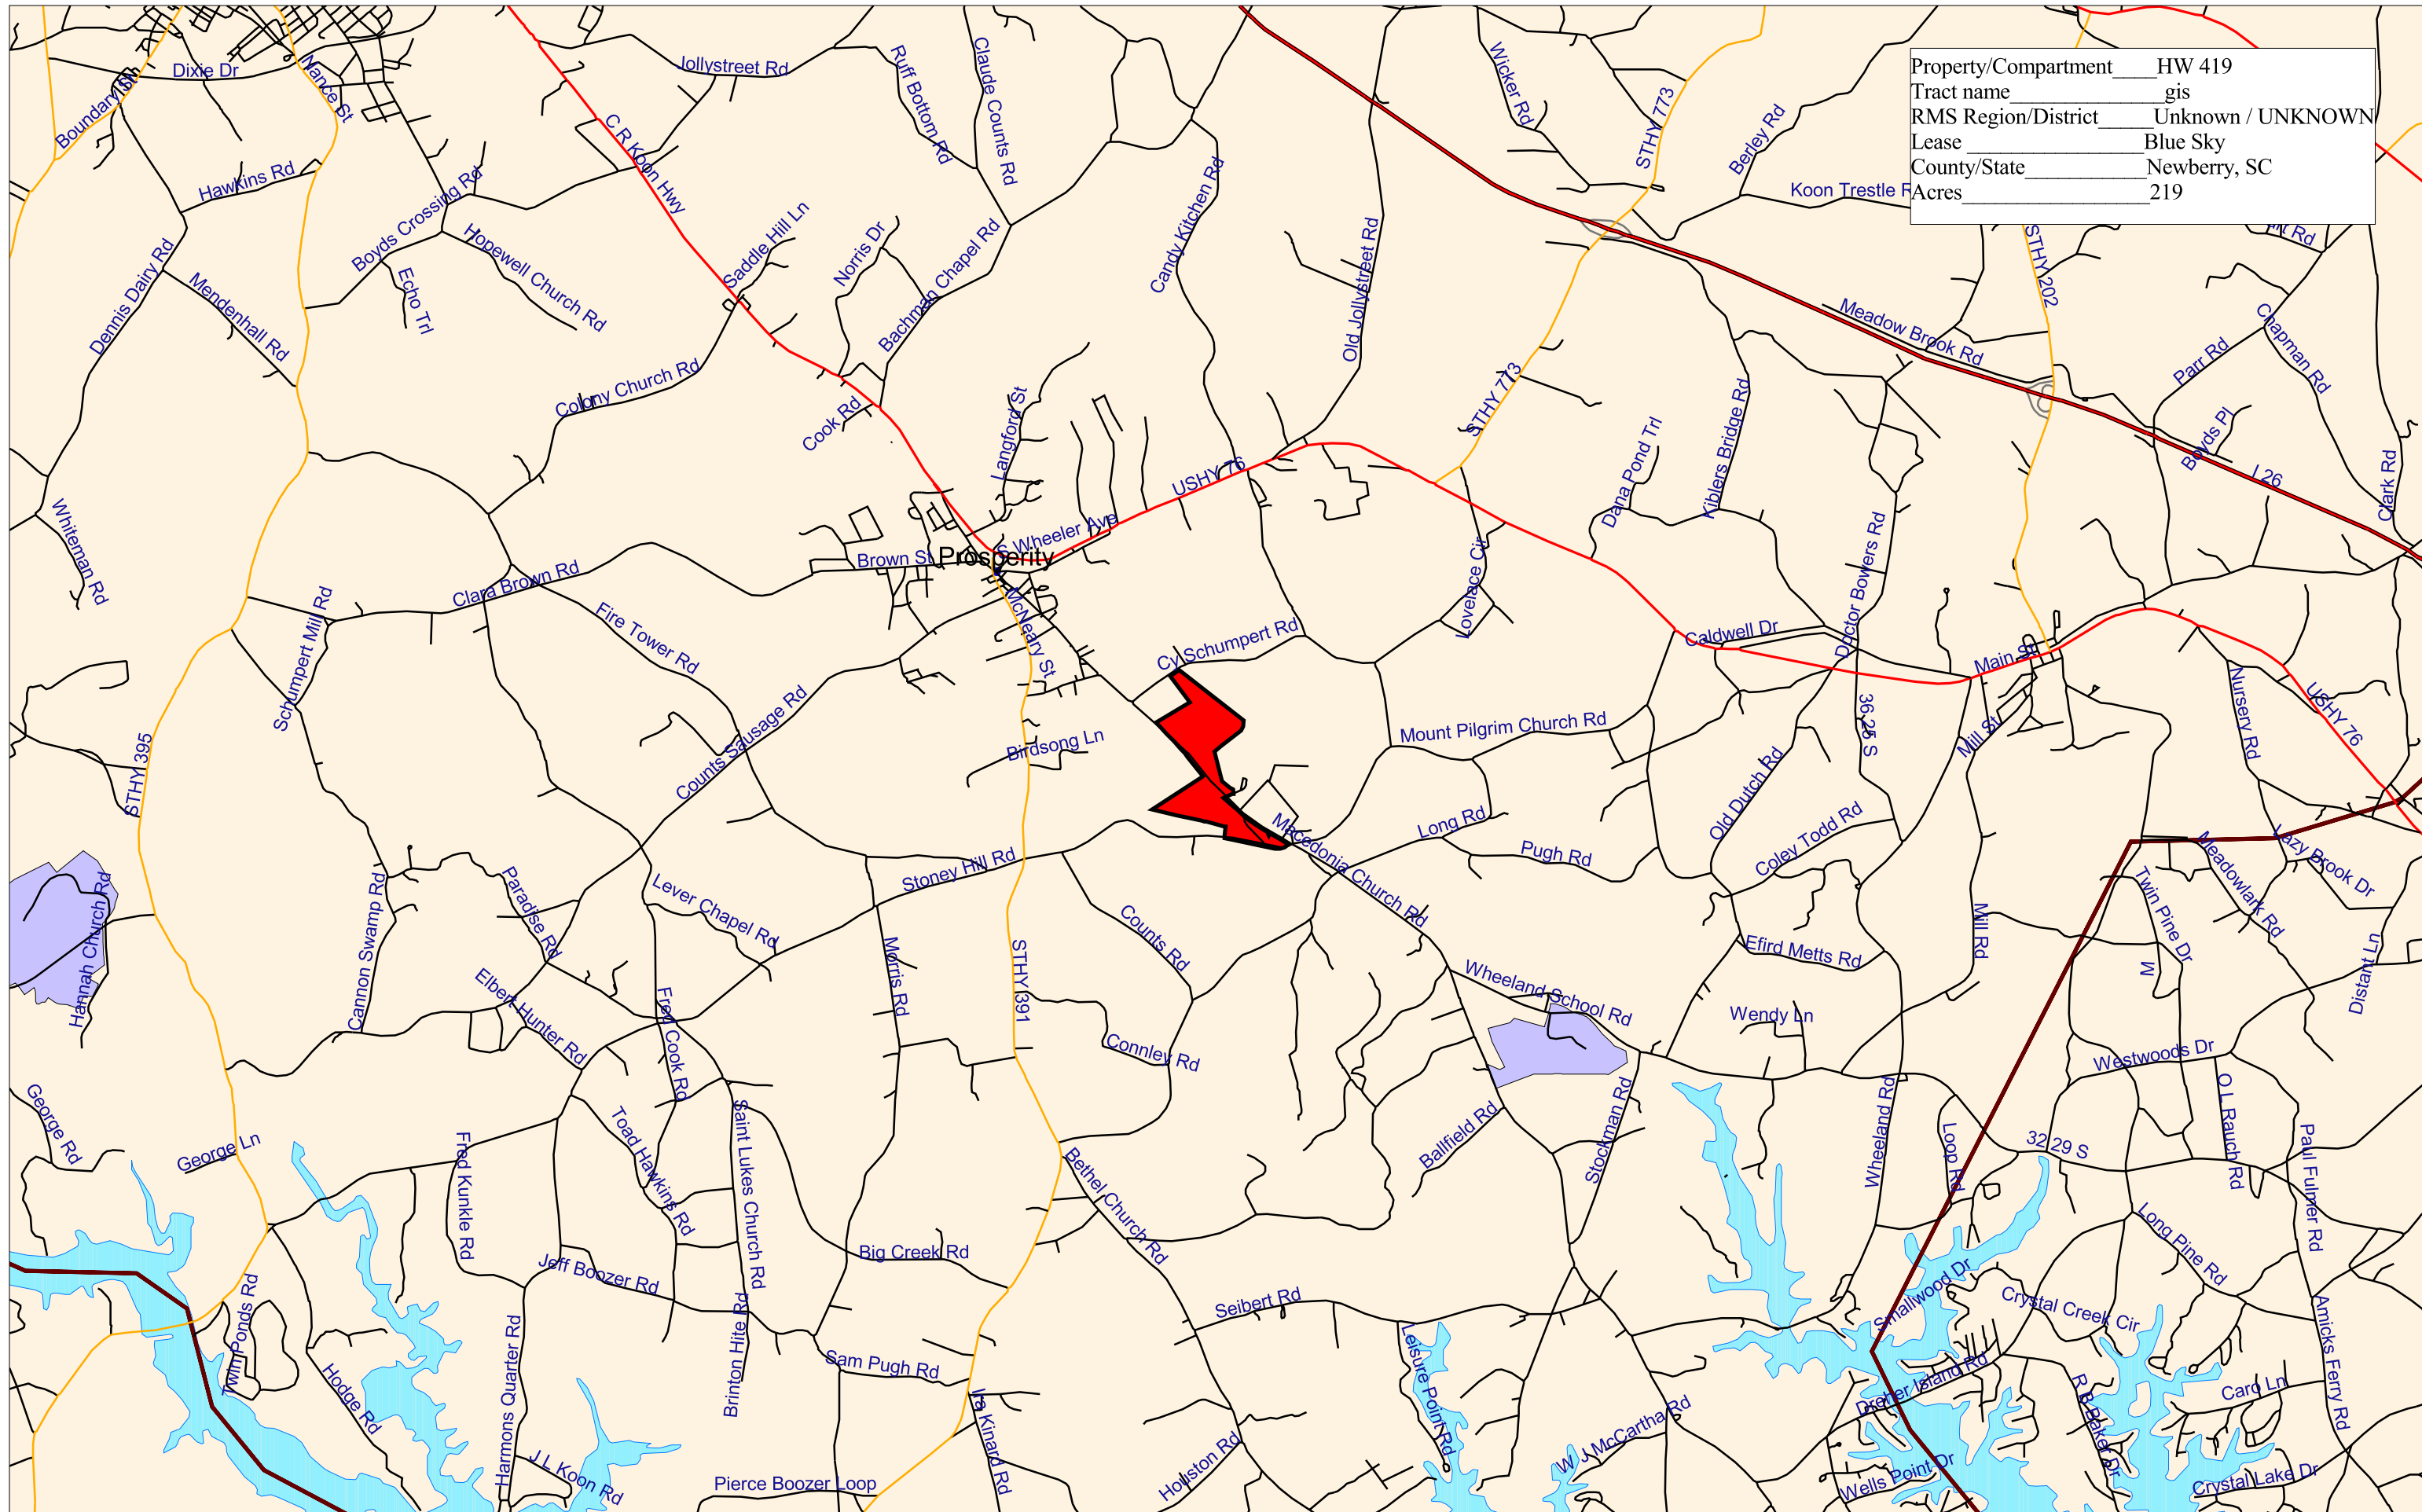

Property/Compartment	HW 419
Tract name	gis
RMS Region/District	Unknown / UNKNOWN
Lease	Blue Sky
County/State	Newberry, SC
Acres	219

1:63360